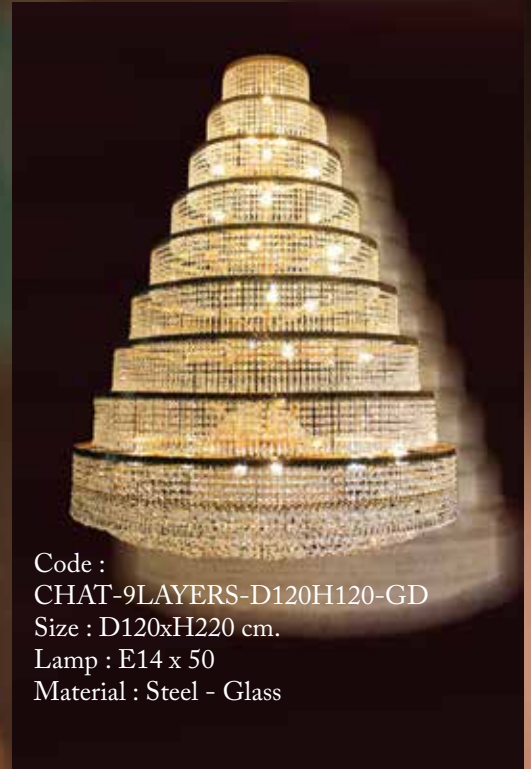

Code :
CHAT-9LAYERS-D120H120-GD
Size : D120xH220 cm.
Lamp : E14 x 50
Material : Steel - Glass